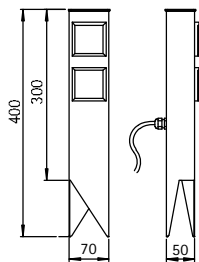

..2200

..3300