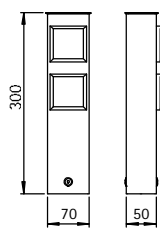

Socket Columns

IP44

with 3 resp. 4 shockproof sockets
 stainless steel
 with main supply connection
 terminals
 3 x 2,5² ready for connection
 with mounting plate made of cast
 aluminium

■ Available on request with more
 sockets and switch combinations.

..2107

..2119

Art.-No.	Inserts	Material
Socket Columns		
692107	3-units	StSt
692119	4-units	StSt
690010	appropriate sunk pedestal	

Socket Column
Socket Column
with spike

IP 44

with 2 shockproof sockets
stainless steel
with main supply connection
terminals
3 x 2,5 \square ready for connection
with mounting plate made of cast
aluminium
resp. on spike with 2,5 m cable
and plug