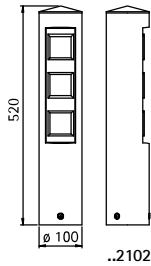

Socket Columns

with 3 shockproof sockets
with main supply connection
terminals 4 x 4[□]
ready for connection
with mounting plate

IP 44

■ Available on request with more
sockets and switch combinations.

Art.-No.	Inserts	Colour
652102	3-units	brown-brass
662102	3-units	black
682102	3-units	white
692102	3-units	silver
690010	appropriate sunk pedestal	

Socket Columns

IP44

with 3 resp. 4 shockproof sockets
 stainless steel
 with main supply connection
 terminals
 3 x 2,5² ready for connection
 with mounting plate made of cast
 aluminium

■ Available on request with more
 sockets and switch combinations.