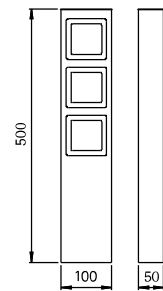

Socket Columns

with 3 shockproof sockets
with main supply connection
terminals 4 x 4[□]
ready for connection
with mounting plate

IP 44

■ Available on request with more
sockets and switch combinations.

Art.-No.	Inserts	Colour
652102	3-units	brown-brass
662102	3-units	black
682102	3-units	white
692102	3-units	silver
690010	appropriate sunk pedestal	

Socket Columns

IP44

with 3 resp. 4 shockproof sockets
 stainless steel
 with main supply connection
 terminals
 3 x 2,5² ready for connection
 with mounting plate made of cast
 aluminium

■ Available on request with more
 sockets and switch combinations.