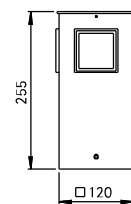

..2107

..2119

Art.-No.	Inserts	Material
Socket Columns		
692107	3-units	StSt
692119	4-units	StSt
690010	appropriate sunk pedestal