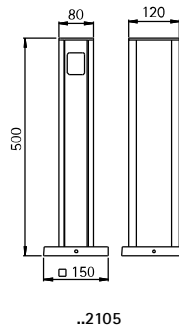

Socket Columns

IP44

with 2 resp. 4 shockproof sockets
cast aluminium and aluminium
profile
with main supply connection
terminals 4 x 4□
ready for connection
with mounting plate

- Available on request with more sockets and switch combinations.