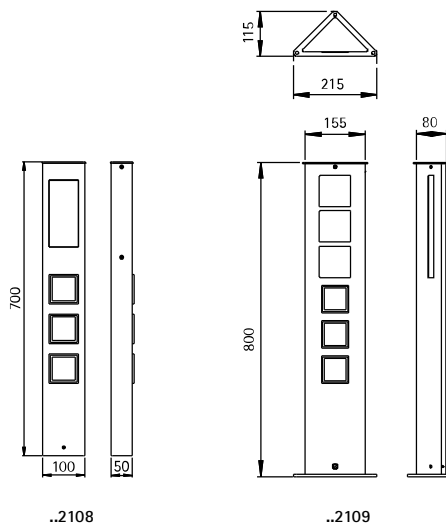

Light columns

IP44

with 2 shockproof sockets and
1 on/off switch
for fluorescent lamps TC-D
respectively TC-S
stainless steel
with mounting plate
..2108 made of cast aluminium
..2108 opal glass
..2109 white acryl glass

For installation on a foundation.

■ Available on request with more sockets and switch combinations.

Art.-No.	Inserts	Base	EEL	Material
692109	1 x TC-S 11 W	G23	A	StSt
692108	1 x TC-D 18 W	G24d-2	B	StSt