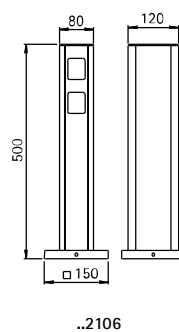

Socket Columns

IP44

with 2 resp. 4 shockproof sockets
cast aluminium and aluminium
profile
with main supply connection
terminals 4 x 4□
ready for connection
with mounting plate

- Available on request with more sockets and switch combinations.