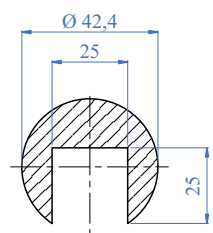

Colore: Wengè
Colour: Wengè

Wood	Cod. art. Art. no.	Descrizione Description
NEW	EW11004243	Corrimano in legno lg. 2,0 m Wooden handrail 6,5 ft long