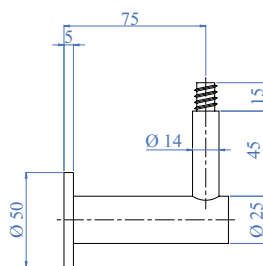

AISI 304	Cod. art.	Diametro foro	A	B	C
	Art. no.	Hole Diameter			
NEW	E6080	Ø 45 mm 1 3/4" dia.		Ø 95 mm 3 3/4" dia.	Ø 29 mm 3 9/64"

Terminali - End Caps

AISI 304	Cod. art. Art. no.	Descrizione Description
	E4265	Terminale piano Flat end terminal

AISI 304	Cod. art. Art. no.	Descrizione Description
	E4260	Terminale bombato Rounded end terminal

Supporti Corrimano - Handrail Supports

AISI 304	Cod. art. Art. no.	Descrizione Description
	E0224	Reggicorrimano Handrail support

Dado da infilare + vite filettata M6 compresi nella fornitura del reggicorrimano E0224
Screw in nut + set screw M6 included with handrail support E0224

AISI 304	Cod. art. Art. no.	Descrizione Description
	E4586	Reggicorrimano Handrail support