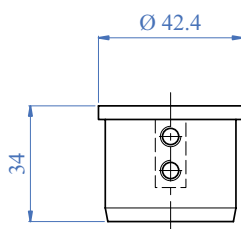

Terminale - End cap

In inox satinato con grana 240
In stainless steel, satin finish, with grain size 240

AISI 316	Cod. art. Art. no.	Tubo Tube	A
	E1100100	Ø 42,4 x 1,5 mm 1 2/3" dia. x 1/16"