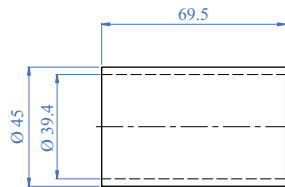

AISI 304	Cod. art. Art. no.	Descrizione Description
	E603	Giunzione per corrimani in legno Ø 45 mm Wooden handrail connector 1 3/4" dia.