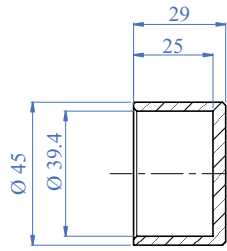

AISI 304	Cod. art.	Diametro foro	A	B	C
	Art. no.	Hole Diameter			
NEW	E6080	Ø 45 mm 1 3/4" dia.		Ø 95 mm 3 3/4" dia.	Ø 29 mm 3 9/64"

Terminali - End Caps

AISI 304	Cod. art. Art. no.	Descrizione Description
	E4265	Terminale piano Flat end terminal