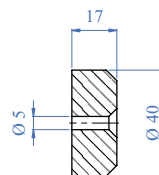

Supporto per Terminali e Curve - Plastic Support for End Curves

Plastic	Cod. art. Art. no.	Descrizione Description
	E600/T	Tappi di plastica completi di vite per fissaggio dei terminali e delle curve Plastic supports for end caps and fittings (screw included)