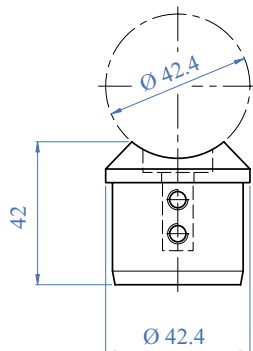

Fitting da innesto - Curved Fitting

Curva verticale satinata con grana 240
Vertical fitting, satin finish, with grain size 240

AISI 316	Cod. art.	Tubo
	Art. no.	Tube A
	E1500100	Ø 42,4 x 1,5 mm 1 2/3" dia. x 1/16"

Curva orizzontale satinata con grana 240
Horizontal fitting, satin finish, with grain size 240

AISI 316	Cod. art.	Tubo
	Art. no.	Tube A
	E1400100	Ø 42,4 x 1,5 mm 1 2/3" dia. x 1/16"

Reggicorrimano - Handrail

In inox satinato con grana 240
In stainless steel, satin finish, with grain size 240

AISI 316	Cod. art. Art. no.	Tubo Tube	A
	E1300100	Ø 42,4 x 1,5 mm 1 2/3" dia. x 1/16"	

Giunzione - Connector

In inox satinato con grana 240
In stainless steel, satin finish, with grain size 240