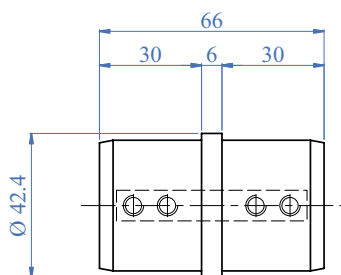

Giunzione - Connector

In inox satinato con grana 240
In stainless steel, satin finish, with grain size 240

AISI 316	Cod. art. Art. no.	Tubo Tube	A
	E1200100	Ø 42,4 x 1,5 mm 1 2/3" dia. x 1/16"