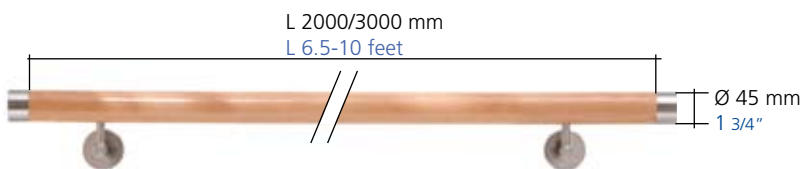

Colore: Faggio
Colour: Beech

AISI 304	Cod. art. Art. no.	Composto da: Composed of:	Lunghezza Length in inches
E695/1	E690 + n° 2 E4265 + n° 2 E4586		2000 mm - 78 3/4"
E695/2	E690 + n° 2 E4260 + n° 2 E4586		2000 mm - 78 3/4"
E695/3	E690 + n° 2 E4265 + n° 2 E0224		2000 mm - 78 3/4"
E695/4	E690 + n° 2 E4260 + n° 2 E0224		2000 mm - 78 3/4"
E695/5	E690 + E4265 + E4260 + E4586 + E0224		2000 mm - 78 3/4"

AISI 304	Cod. art. Art. no.	Composto da: Composed of:	Lunghezza Length in inches
E696/1	E690/3000 + n° 2 E4265 + n° 3 E4586		3000 mm - 118 1/8"
E696/2	E690/3000 + n° 2 E4260 + n° 3 E4586		3000 mm - 118 1/8"
E696/3	E690/3000 + n° 2 E4265 + n° 3 E0224		3000 mm - 118 1/8"
E696/4	E690/3000 + n° 2 E4260 + n° 3 E0224		3000 mm - 118 1/8"