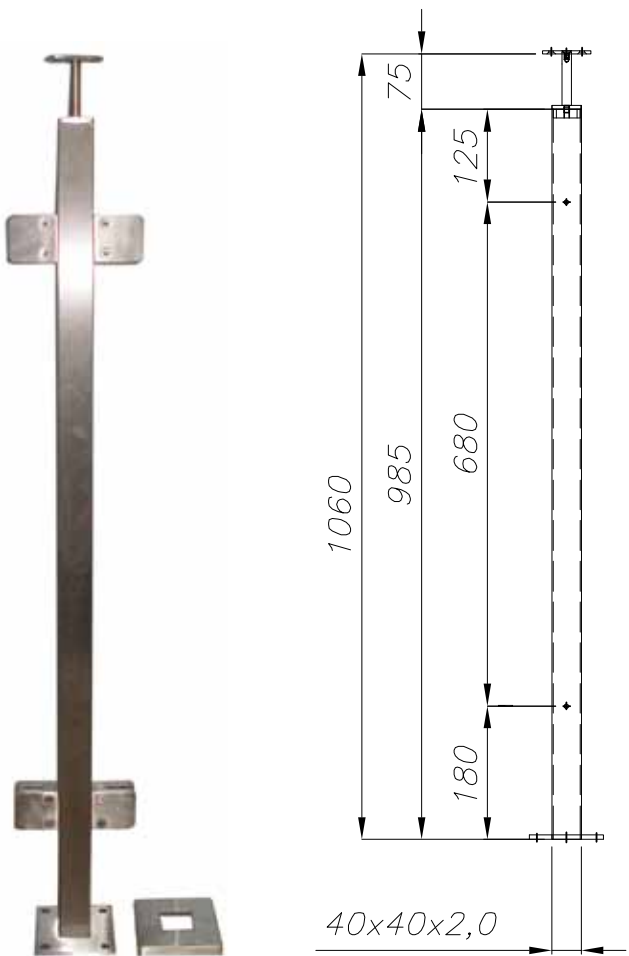

arteferro

ARTEFERRO INOX^{AB}

SKANDINAVIEN

ARTEFERRO INOX AB
BRODALSVÄGEN 7 HUS X
433 38 PARTILLE - SWEDEN
TEL. +46 (0) 31 44 40 60
FAX. +46 (0) 31 44 45 11

AISI 316	Art. no.	Newel post dia.
Satin Finish		
EQS44004H	40 x 40 x 2,0 mm	

AISI 316	Art. no.	Newel post dia.
Satin Finish		
EQS44002H	40 x 40 x 2,0 mm	

AISI 316	Art. no.	Newel post dia.
Satin Finish		
EQS44004H90	40 x 40 x 2,0 mm	

AISI 316	Art. no.	Dimensions
E02052316	105 x 105 x 15 mm	

Exempelbild med glas klämfästen "E0093"

AISI 316	Art. no.	Dimensions	Glass Thickness
E0093	53 x 58 mm	8 to 10 mm	

AISI 316	Art. no.	Dimensions	Glass Thickness
E0091	43 x 60 mm	8 to 10 mm	

AISI 316	Art. no.	Dimensions	Glass Thickness
E00931	43 x 43 mm	8 to 10 mm	

AISI 316	Art. no.	Dimensions	Glass Thickness
E00911	38 x 49 mm	8 to 10 mm	